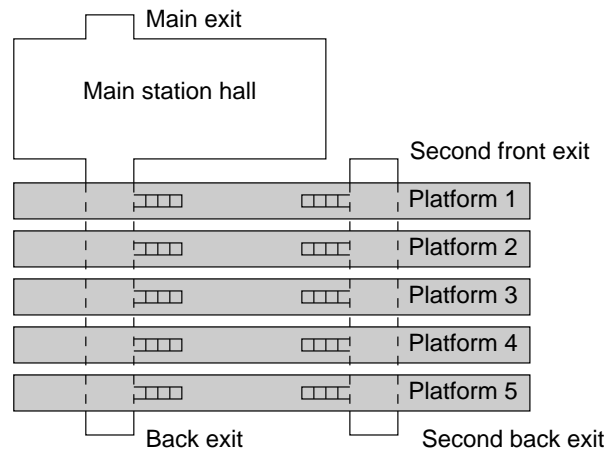

**How to find the conference bus  
starting from the Wrocław railway station  
(Wrocław Główny)**

Starting from a platform use stairways to go down to one of two tunnels. Choose the back exit (the one that follows platform 5) and cross Sucha Street (Ulica Sucha). On the other side there will be a person on a parking lot holding a CSL poster who will lead you to the bus.

A cell phone number of the person waiting on the parking will be sent directly to you by e-mail.